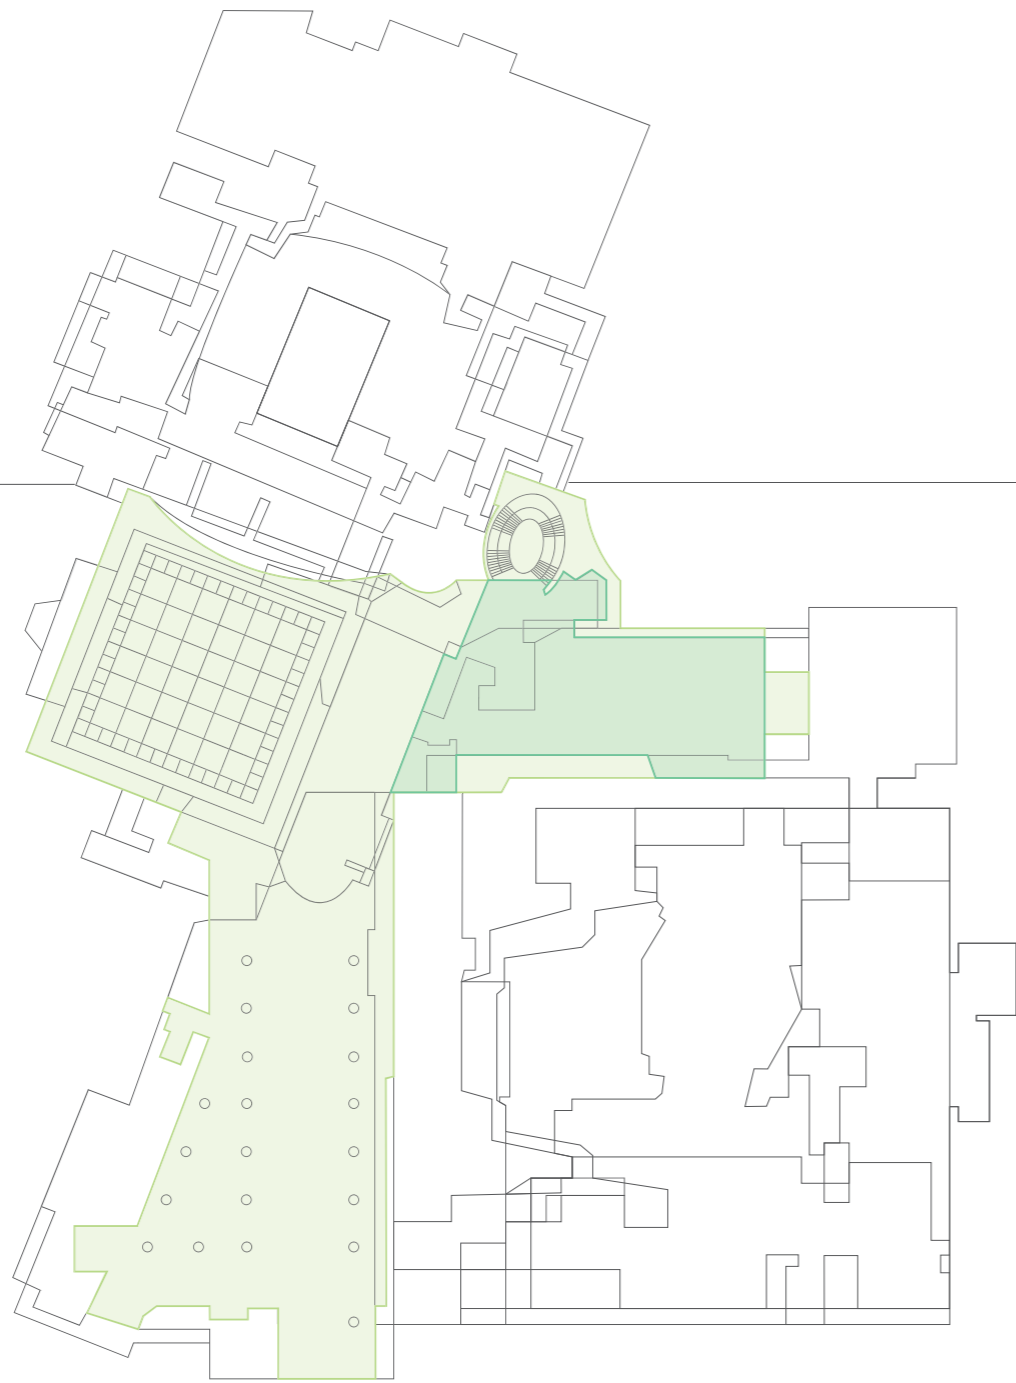

Megaron
AICC

The Atrium of the Muses and Muses Foyer

Megaron AICC
The Atrium of the Muses

The Atrium of the Muses and Muses Foyer

Dimensions (metres)

Area (m ²)	880
General Lighting	Exterior Space
Natural Lighting	Yes
Power	
3 phase supply	Yes
Security and Fire safety	Yes
Disabled Access	Yes

The Muses Foyer

Dimensions (metres)

Height (min-max)	2,5-8,40
Area (m ²)	3500
General Lighting	Yes
Natural Lighting	Yes
Power	
3 phase supply	Yes
Communications	
Tel / Fax	On Request
Dedicated Internet Connection	On Request
Wireless LAN	Yes
Security and Fire safety	Yes
Disabled Access	Yes
A/C	Yes