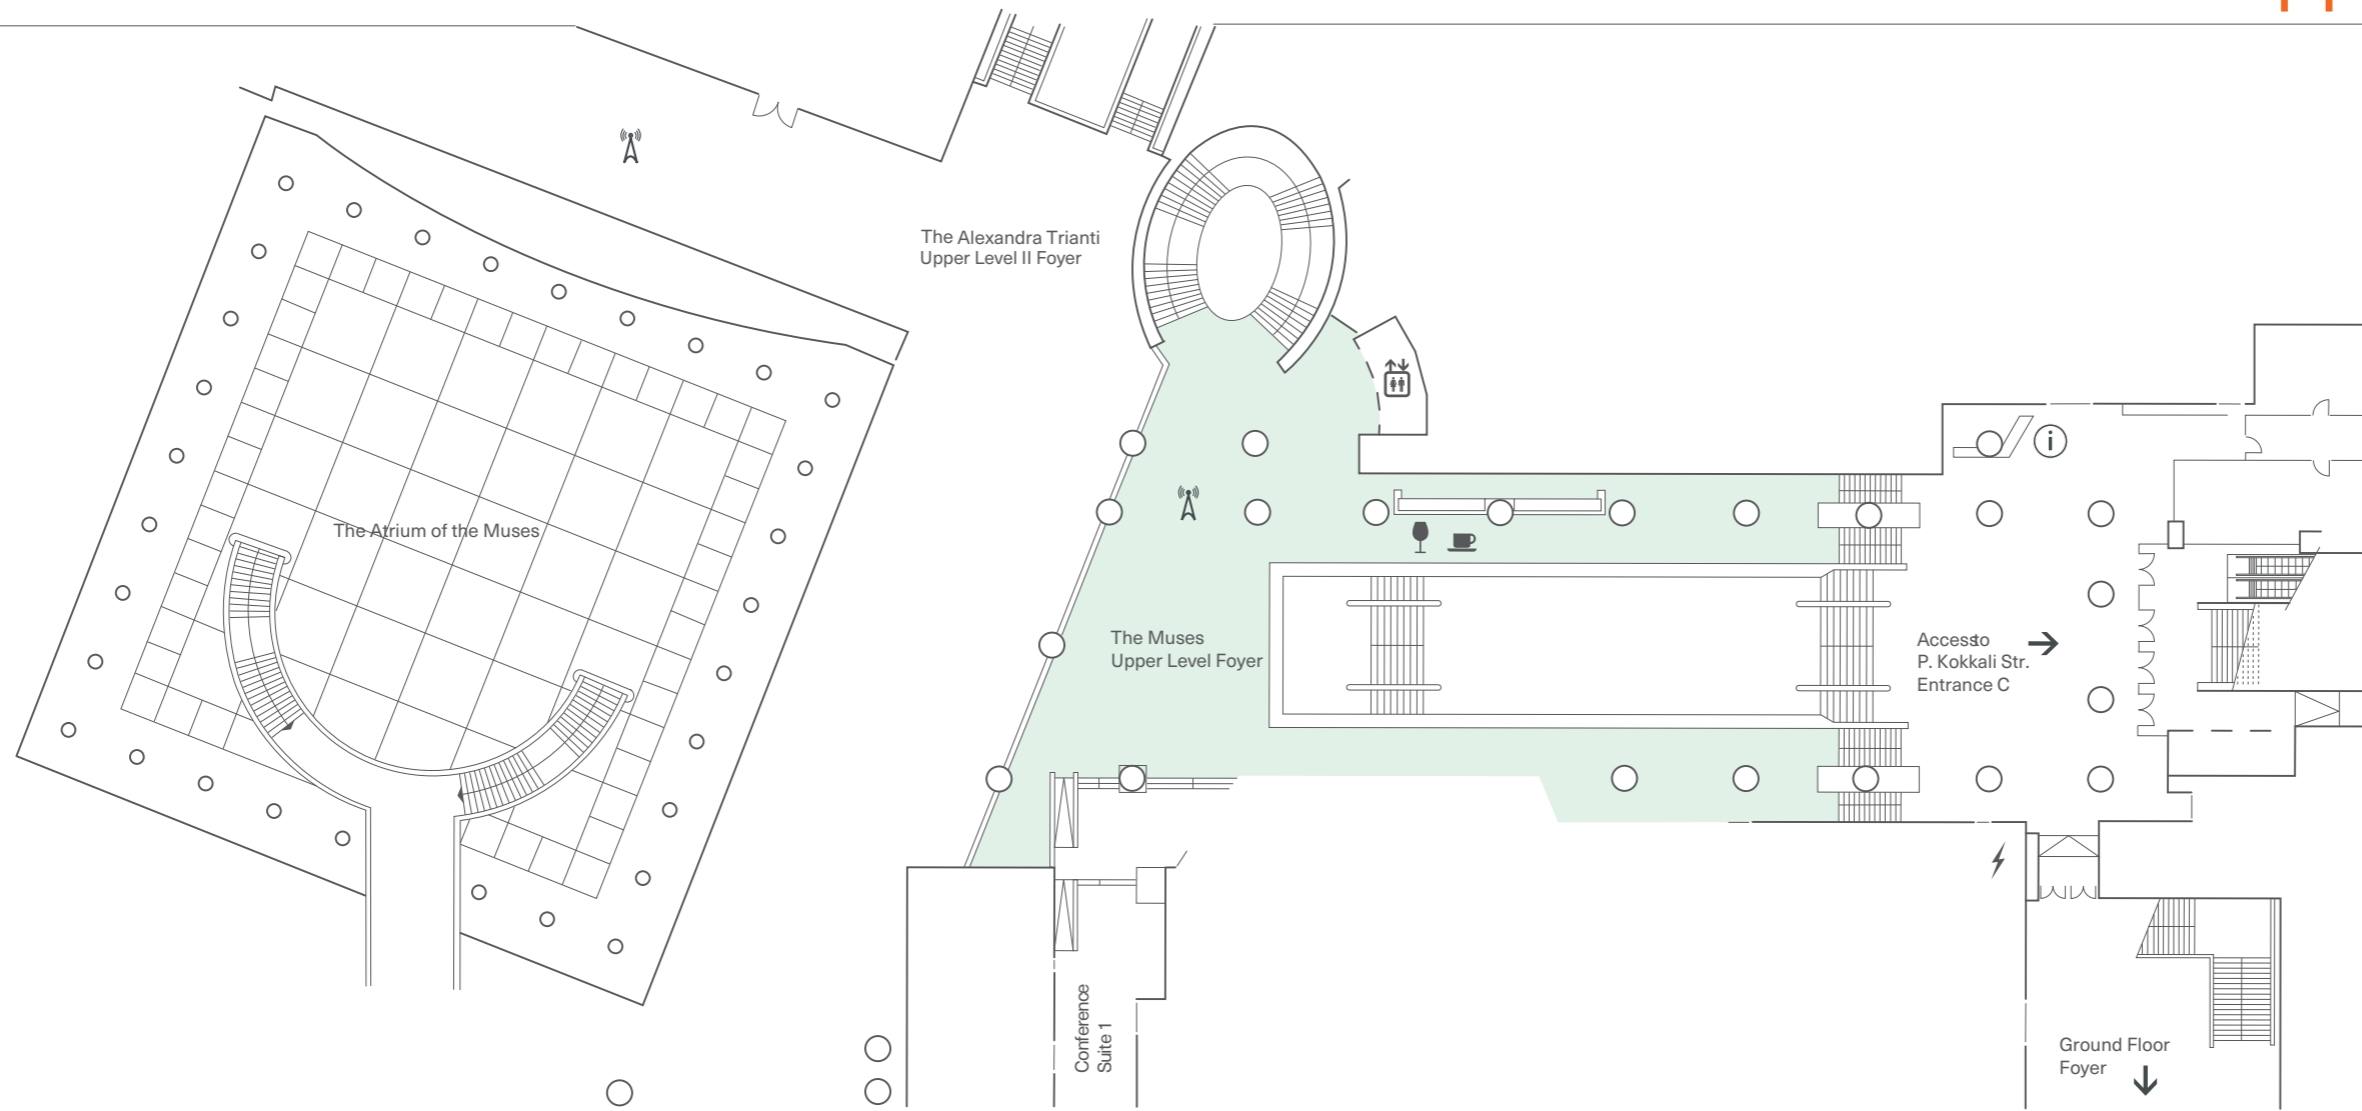

Muses Upper Level Foyer

Dimensions (metres)

Height	3,5
Area (m²)	452
General Lighting	Yes
Natural Lighting	Yes
Power	
3 phase supply	Yes
Communications	
Tel / Fax	On Request
Dedicated Internet Connection	On Request
Wireless LAN	Yes
Security and Fire safety	Yes
Disabled Access	Yes
A/C	Yes