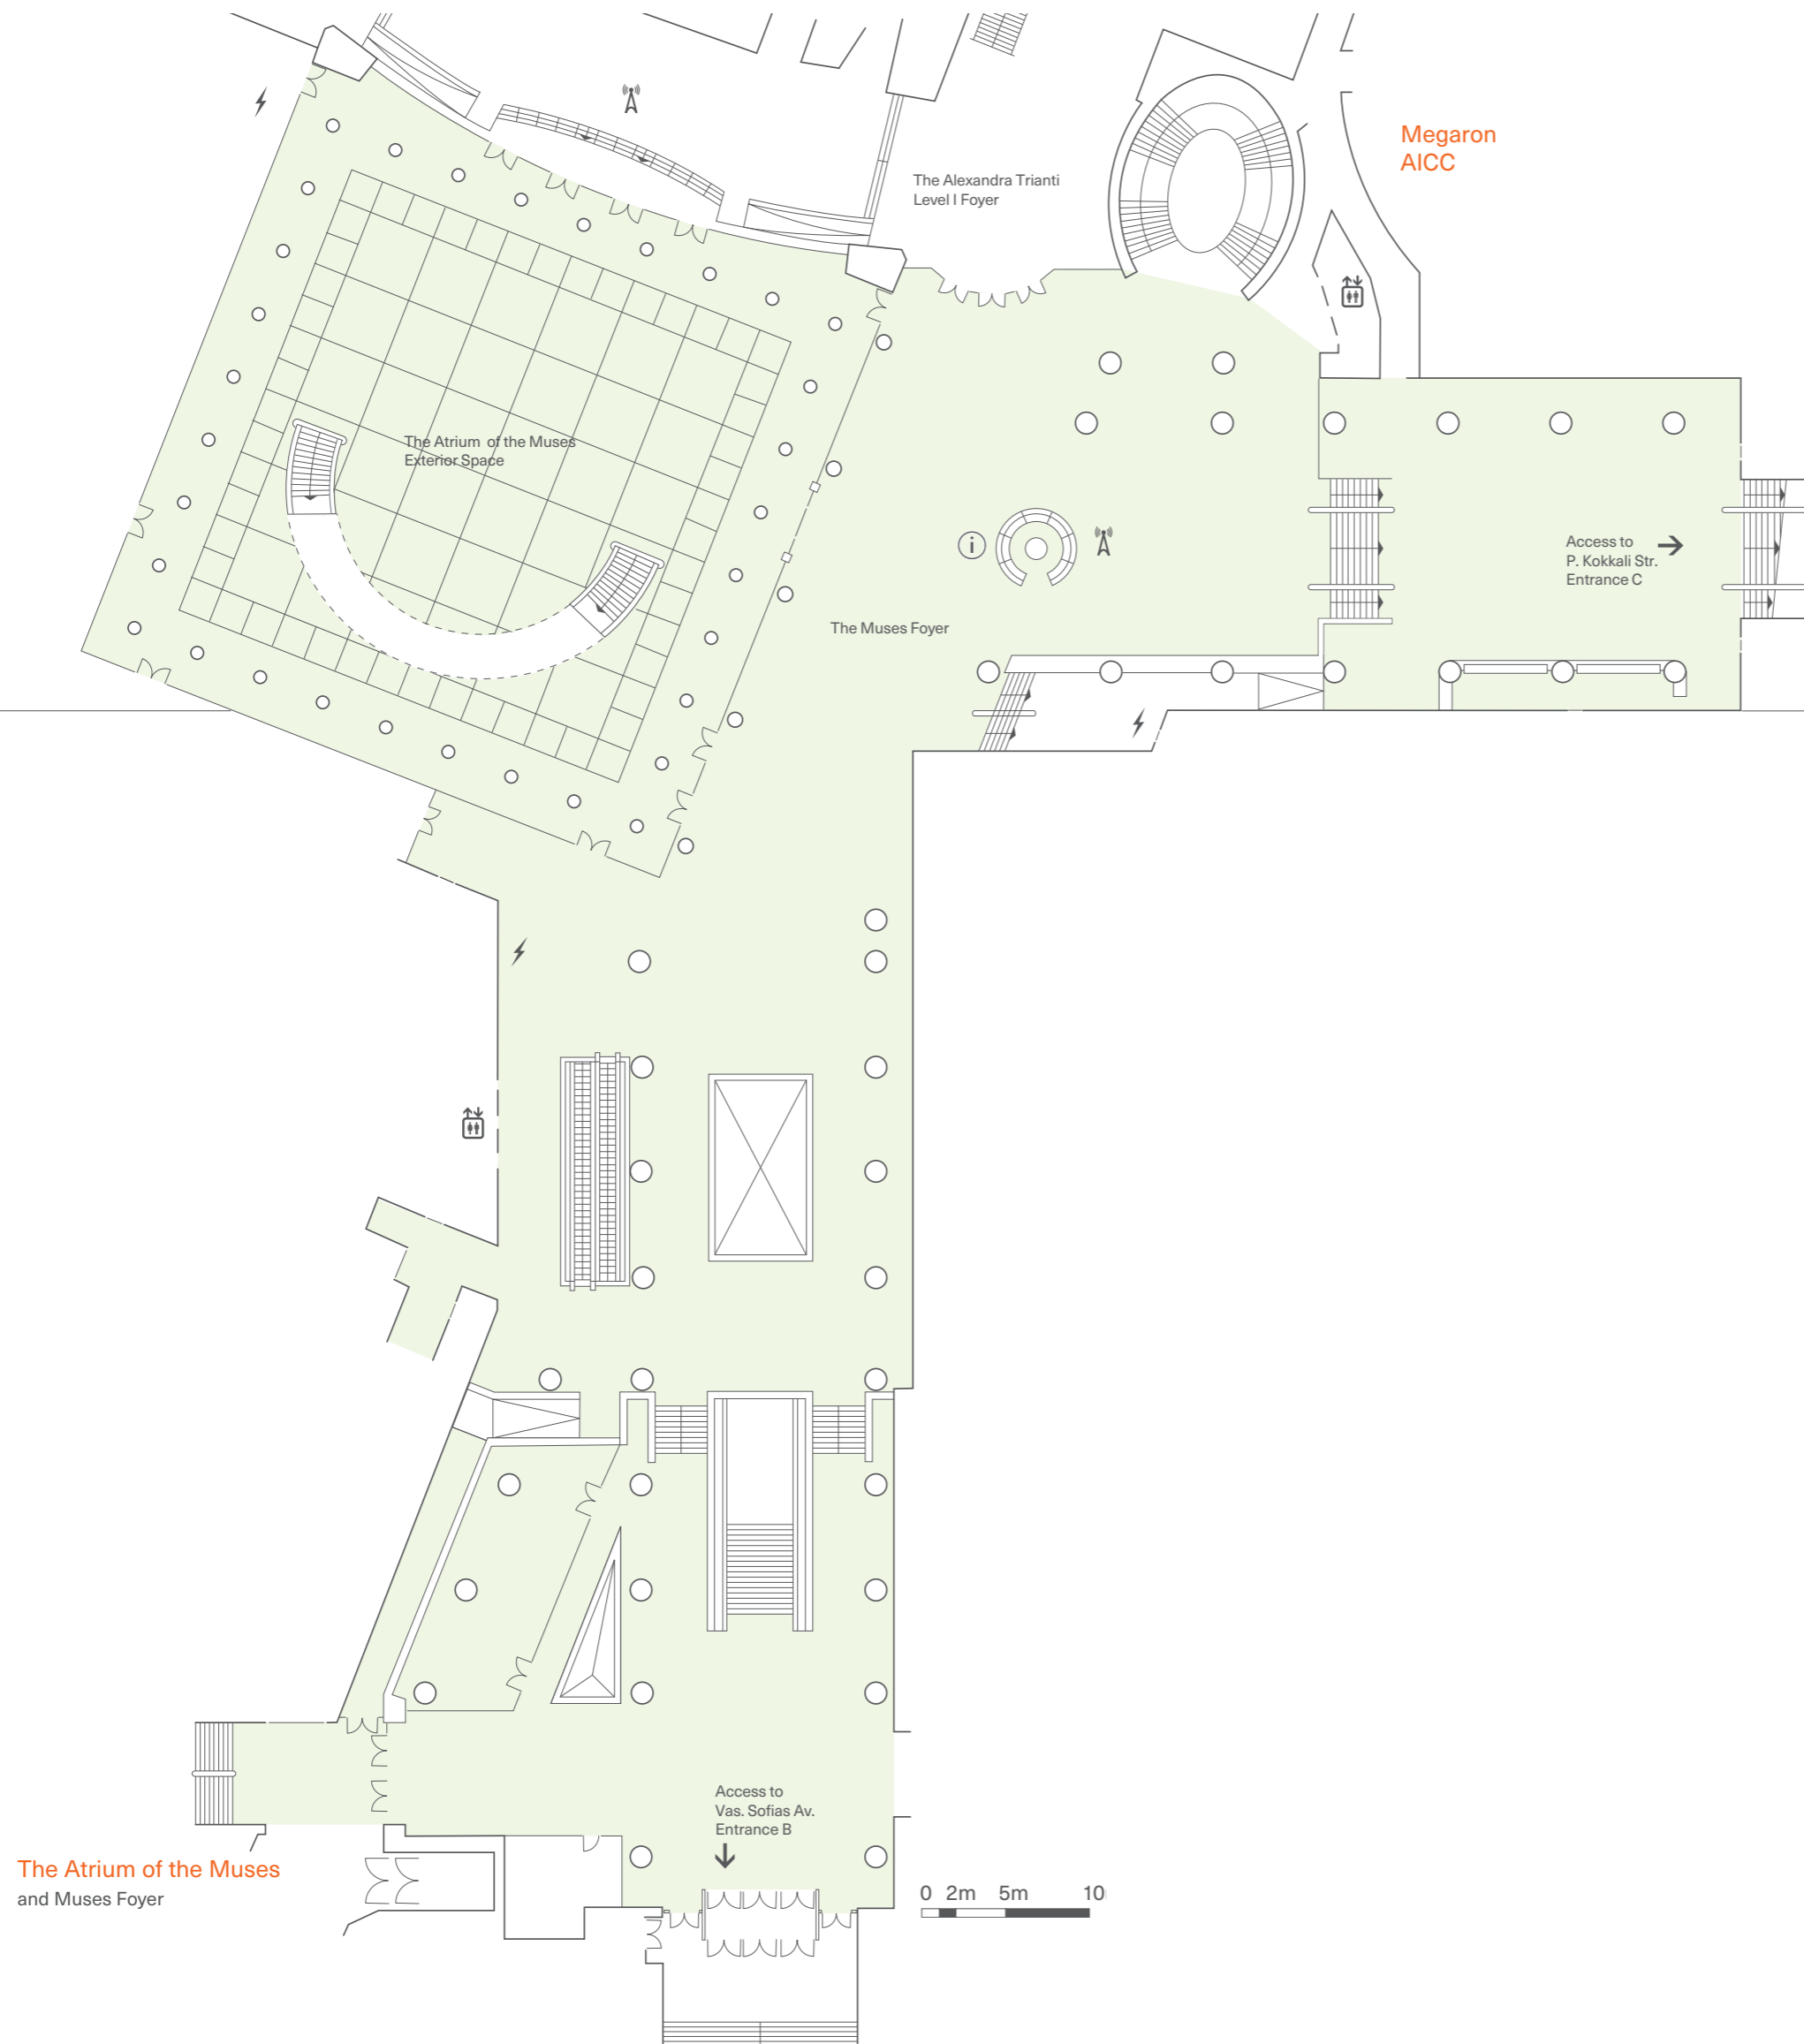

Megaron
AICC

The Atrium of the Muses and Muses Foyer

Megaron AICC
The Atrium of the Muses

The Atrium of the Muses and Muses Foyer

Dimensions (metres)

Area (m ²)	880
General Lighting	Exterior Space
Natural Lighting	Yes
Power	
3 phase supply	Yes
Security and Fire safety	Yes
Disabled Access	Yes

The Muses Foyer

Dimensions (metres)

Height (min-max)	2,5-8,40
Area (m ²)	3500
General Lighting	Yes
Natural Lighting	Yes
Power	
3 phase supply	Yes
Communications	
Tel / Fax	On Request
Dedicated Internet Connection	On Request
Wireless LAN	Yes
Security and Fire safety	Yes
Disabled Access	Yes
A/C	Yes